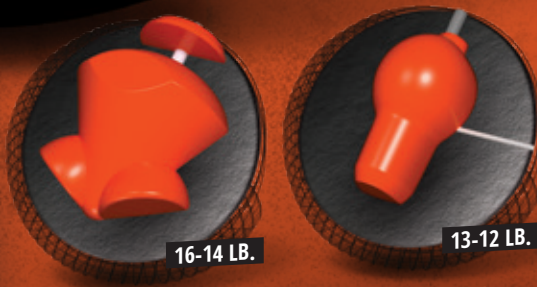

BLACK WIDOW 2.0™

PERFORMANCE: Upper Mid
PART NUMBER: 60-106426-93X
COLOR: Black / Red
CORE: Gas Mask
COVERSTOCK: Aggression Solid
COVER TYPE: Solid Reactive
FINISH: 500, 1000, 2000 Siaair Micro Pad
WEIGHTS: 16-12 Pounds
LANE CONDITION: Medium to heavy oil
REACTION: Aggressive backend
WARRANTY: Two years from purchase date

	16 lb	15 lb	14 lb	13 lb	12 lb
RG	2.510	2.500	2.500	2.589	2.612
DIFF	0.048	0.058	0.056	0.043	0.043
ASY	0.015	0.016	0.016	0.011	0.011

HAMMERBOWLING.COM

©2020 Hammer Bowling • Item #10-095300-594 • Form #1020-13