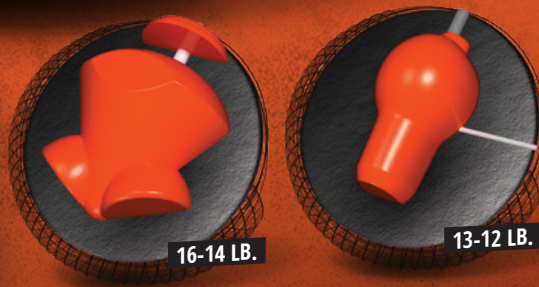

BLACK WIDOW URETHANE™

BLACK WIDOW

PERFORMANCE: Upper Mid
PART NUMBER: 60-106698-93X
COLOR: Pink Pearl
CORE: Gas Mask
COVERSTOCK: Urethane Pearl
COVER TYPE: Pearl Urethane
FINISH: 360, 800 Siaair Micro Pad
WEIGHTS: 16-12 Pounds
LANE CONDITION: Medium oil
REACTION: Strong arc
WARRANTY: Two years from purchase date

	16 lb	15 lb	14 lb	13 lb	12 lb
RG	2.510	2.500	2.500	2.589	2.612
DIFF	0.048	0.058	0.056	0.043	0.043
ASY	0.015	0.016	0.016	0.011	0.011

HAMMERBOWLING.COM

©2022 Hammer Bowling • Form #0122-05

Nothing Hits Like A Hammer.®