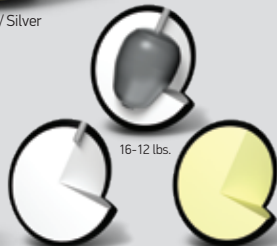

NEW!

Lavender / Lime

Blue / Silver

Black / Gold / Silver

Red / Purple

Sky Blue / Pink / Snow

16-12 lbs.

11-9 lbs.

8 lbs.

TWIST™

Brunswick®

AFFORDABLE **CONTROL** **25**

Core	Twist Low Diff
Coverstock	R-16
Cover Type	Pearl Reactive
Finish	500 Siaair / Crown Factory Compound / Crown Factory Polish
Weights	16-8 lbs.
RG	2.591 (15 lb.)
DIFF	0.018 (15 lb.)
Warranty	Two years from purchase date