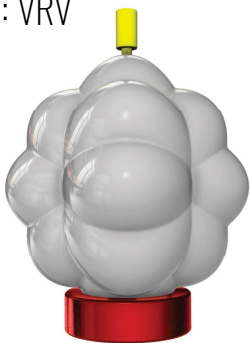

THE BOWLER'S COMPANY™

REVENANT™

COVERSTOCK: R3S™ Pearl Reactive

WEIGHT BLOCK: Vector™ Core

FACTORY FINISH: Reacta Gloss™

BALL COLOR: Amethyst/Black

FLARE POTENTIAL: Medium-High

FRAGRANCE: Bear Claw

WEIGHTS: 12-16 lbs.

SKU: VRV

14-16 lb.

12, 13 lb.

LBS	RG	DIFF
16	2.53	0.049
15	2.54	0.050
14	2.55	0.051
13	2.59	0.045
12	2.65	0.035

800-369-4402

tech@stormbowling.com

stormbowling.com