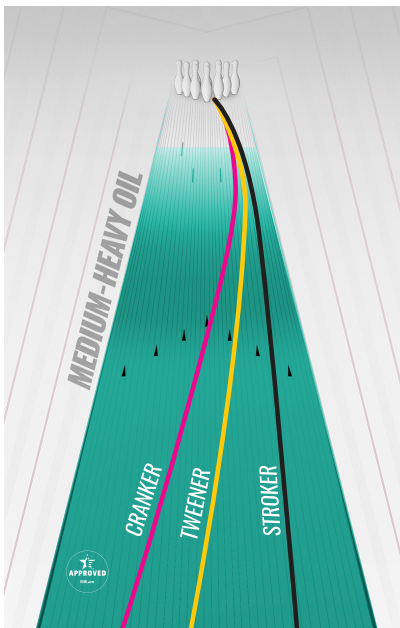

STORM

PHYSIX™ BLACKOUT

SMELL ME! PINEAPPLE

COVERSTOCK: NeX™ Pearl Reactive
 WEIGHT BLOCK: Atomic™ A.I. Core
 FACTORY FINISH: 2000-grit Abralon®
 BALL COLOR: Blackout

	16 lb	15 lb	14 lb	13 lb	12 lb
RG	2.47	2.47	2.52	2.56	2.58
DIFF	.056	.055	.054	.034	.031
PSA	.018	.018	.016	.011	.009

SCAN HERE TO LEARN MORE

STORM

PHYSIX™ BLACKOUT

SMELL ME! PINEAPPLE

COVERSTOCK: NeX™ Pearl Reactive
 WEIGHT BLOCK: Atomic™ A.I. Core
 FACTORY FINISH: 2000-grit Abralon®
 BALL COLOR: Blackout

	16 lb	15 lb	14 lb	13 lb	12 lb
RG	2.47	2.47	2.52	2.56	2.58
DIFF	.056	.055	.054	.034	.031
PSA	.018	.018	.016	.011	.009