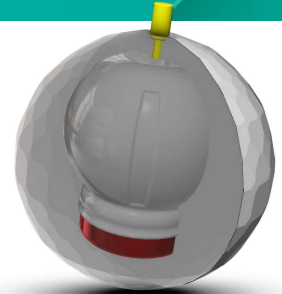

14-16 lbs.

12-13 lbs.

ROAD WARRIOR™

PRODUCT DETAILS:

COVERSTOCK: R2S™ DEEP Pearl

CORE: Inverted Fe²™ A.I. Core

FACTORY FINISH: Power Edge™

COLOR: Sapphire/Steel

FLARE POTENTIAL: Medium-High

FRAGRANCE: Peppermint Patty

AVAILABLE WEIGHTS: 12-16 lbs.

PRODUCT SKU: VWR

	RG	DIFF
16 lb	2.55	0.045
15 lb	2.55	0.045
14 lb	2.55	0.045
13 lb	2.58	0.047
12 lb	2.64	0.037

VISIT **STORMBOWLING.COM** FOR MORE DETAILS