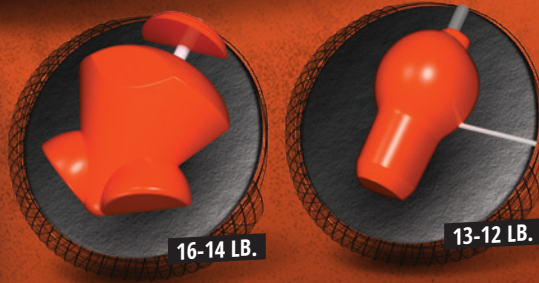

BLACK WIDOW 3.0™

BLACK WIDOW

PERFORMANCE: Upper Mid
PART NUMBER: 60-108089-93X
COLOR: Black / Orange
CORE: Gas Mask
COVERSTOCK: HK22 - Aggression Solid
COVER TYPE: Solid Reactive
FINISH: 500, 1000, 2000 Siaair Micro Pad
WEIGHTS: 16-12 Pounds
LANE CONDITION: Medium to heavy oil
REACTION: Aggressive backend
WARRANTY: Two years from purchase date

	16 lb	15 lb	14 lb	13 lb	12 lb
RG	2.510	2.500	2.500	2.589	2.612
DIFF	0.048	0.058	0.056	0.043	0.043
ASY	0.015	0.016	0.016	0.011	0.011

HAMMERBOWLING.COM

©2023 Hammer Bowling • Form #1123-08

Nothing Hits Like A Hammer.™