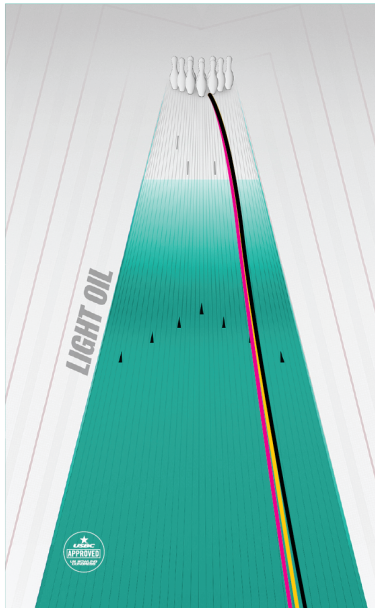

STORM

GREAT FOR PICKING UP SPARES

COVERSTOCK: Hybrid Polyester
 WEIGHT BLOCK: Traditional 3-Piece Core
 FACTORY FINISH: 3500-grit Polished
 BALL COLOR: Teal/Silver/Graphite

RG	2.68	2.69	2.69	2.71	2.72
DIFF	.006	.006	.006	.005	.005

SCAN ME

STORM

GREAT FOR PICKING UP SPARES

COVERSTOCK: Hybrid Polyester
 WEIGHT BLOCK: Traditional 3-Piece Core
 FACTORY FINISH: 3500-grit Polished
 BALL COLOR: Teal/Silver/Graphite

RG	2.68	2.69	2.69	2.71	2.72
DIFF	.006	.006	.006	.005	.005